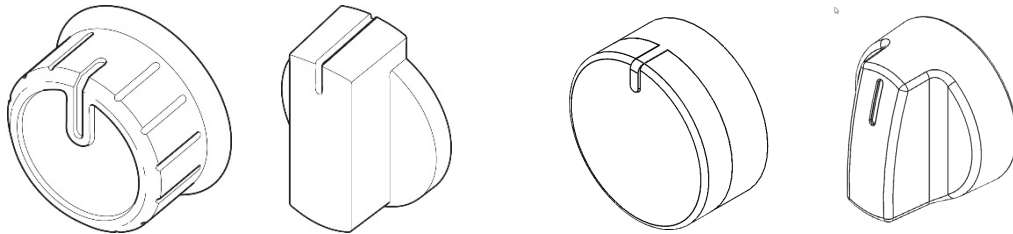

Control knobs

Spare part number	SSPA0900	SSPA0901	SSPA0933	SSPA0932
Colour suffix	Brushed-Nickel .BNK Black .BK	Matt Nickel .MNK Brushed-Nickel .BNK Chrome .CR Black .BK	Brushed-Nickel .BNK Chrome .CR	Chrome .CR Black .BK
Set quantity	6	6	6	6