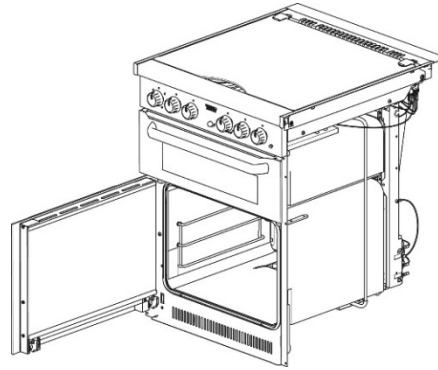

**Grill Doors**

**No cladding**

**Bottom cladding**

Spare part number	Glass	Print	Cladding	Cladding Position	Handle Style	Handle Colour
SMAO5060.BK01X	Clear	Black	No	N/A		Chrome
SMAO5060.BK02X	Clear	Black	No	N/A		Chrome
SMAO5060.BK03X	Clear	Black	No	N/A		Brushed Nickel
SMAO5060.BK04X	Clear	Black	No	N/A		Brushed Nickel
SMAO5060.BK05X	Clear	Black	No	N/A		Brushed Nickel
SMAO5060.BK06X	Clear	Black	No	N/A		Brushed Nickel
SMAO5060.BK07X	Clear	Black	No	N/A		Chrome
SMAO5060.BK08X	Clear	Black	No	N/A		Chrome
SMAO5060.BK09X	Clear	Black	No	N/A		Black

Oven doors

Drop down oven doors

Left hinged oven doors

Spare part number	Glass	Print	Cladding	Cladding position	Handle style	Handle colour
<b>Drop down</b>						
SMAO5080.BK01X	Clear	Black	No	N/A		Chrome
SMAO5080.BK02X	Clear	Black	No	N/A		Chrome
SMAO5080.BK03X	Clear	Black	No	N/A		Brushed Nickel
SMAO5080.BK04X	Clear	Black	No	N/A		Brushed Nickel
SMAO5080.BK05X	Clear	Black	No	N/A		Brushed Nickel
SMAO5080.BK06X	Clear	Black	No	N/A		Brushed Nickel
SMAO5080.BK07X	Clear	Black	No	N/A		Chrome
SMAO5080.BK09X	Clear	Black	No	N/A		Black
SMAO5082.BK01X	Clear	Black	Yes	Bottom		Chrome
<b>Left hinged</b>						
SMAO5081.BK08X	Clear	Black	No	N/A		Chrome
<b>Right hinged</b>						
SMAO5084.BK01X	Clear	Black	No	N/A		Chrome