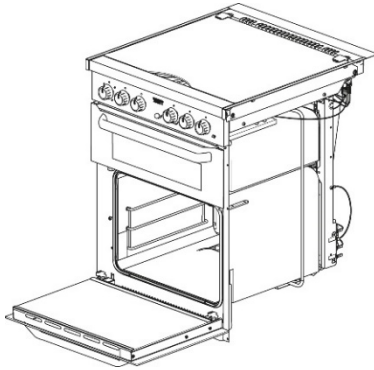

**Grill Doors**

**No cladding**

**Bottom cladding**

Spare part number	Glass	Print	Cladding	Cladding Position	Handle Style	Handle Colour
SMAO5060.BK01X	Clear	Black	No	N/A		Chrome
SMAO5060.BK02X	Clear	Black	No	N/A		Chrome
SMAO5060.BK03X	Clear	Black	No	N/A		Brushed Nickel
SMAO5060.BK04X	Clear	Black	No	N/A		Brushed Nickel
SMAO5060.BK05X	Clear	Black	No	N/A		Brushed Nickel
SMAO5060.BK06X	Clear	Black	No	N/A		Brushed Nickel
SMAO5060.BK07X	Clear	Black	No	N/A		Chrome
SMAO5060.BK08X	Clear	Black	No	N/A		Chrome
SMAO5060.BK09X	Clear	Black	No	N/A		Black

Oven doors

Drop down oven doors

Left hinged oven doors

Spare part number	Glass	Print	Cladding	Cladding position	Handle style	Handle colour
<b>Drop down</b>						
SMAO5080.BK01X	Clear	Black	No	N/A		Chrome
SMAO5080.BK02X	Clear	Black	No	N/A		Chrome
SMAO5080.BK03X	Clear	Black	No	N/A		Brushed Nickel
SMAO5080.BK04X	Clear	Black	No	N/A		Brushed Nickel
SMAO5080.BK05X	Clear	Black	No	N/A		Brushed Nickel
SMAO5080.BK06X	Clear	Black	No	N/A		Brushed Nickel
SMAO5080.BK07X	Clear	Black	No	N/A		Chrome
SMAO5080.BK09X	Clear	Black	No	N/A		Black
SMAO5082.BK01X	Clear	Black	Yes	Bottom		Chrome
<b>Left hinged</b>						
SMAO5081.BK08X	Clear	Black	No	N/A		Chrome
<b>Right hinged</b>						
SMAO5084.BK01X	Clear	Black	No	N/A		Chrome