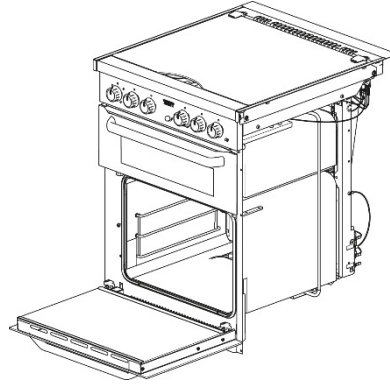

Oven door styles

Drop down oven doors

Drop down oven doors

Spare part number	Glass	Print	Cladding	Cladding position	Handle style	Handle colour
SMAO4330.BKX	Clear	Black	Yes	Sides		Brushed Nickel
SMAO4330.BK1X	Clear	Black	Yes	Full		Stainless
SMAO4330.BK7X	Clear	Black	Yes	Sides and Bottom		Stainless
SMAO4330.BK8X	Clear	Black	No	N/A		Brushed Nickel
SMAO4330.MIRX	Mirror	N/A	No	N/A		Stainless
SMAO4330.MIR1X	Mirror	N/A	No	N/A		Brushed Nickel