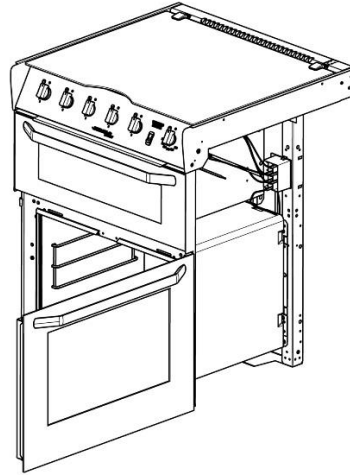

Grill doors

Spare part number	Glass	Print	Cladding	Cladding position	Handle style	Handle colour
SMAO3515.BKX	Clear	Black	No	N/A		Black
SMAO3515.BK2X	Clear	Black	Yes	Full		Black
SMAO3515.BK4X	Clear	Black	Yes	Full		Black
SMAO3515.BK5X	Clear	Black	No	N/A		Black
SMAO3515.MIRX	Mirror	Black	No	N/A		Black
SMAO3515.SLV/BKX	Clear	Black	No	N/A		Black

Oven door styles

Left hinged oven doors

Right hinged oven doors

Right hinged oven doors

Spare part number	Glass	Print	Cladding	Cladding position	Handle style	Handle colour
SMAO3535.BKRX	Clear	Black	No	N/A		Black
SMAO3535.BK2RX	Clear	Black	Yes	Full		Black
SMAO3535.BK4RX	Clear	Black	Yes	Full		Black
SMAO3535.BK5RX	Clear	Black	No	N/A		Black
SMAO3535.MIRRX	Mirror	Black	No	N/A		Black
SMAO3535.SLV/BKRX	Clear	Black	No	N/A		Black