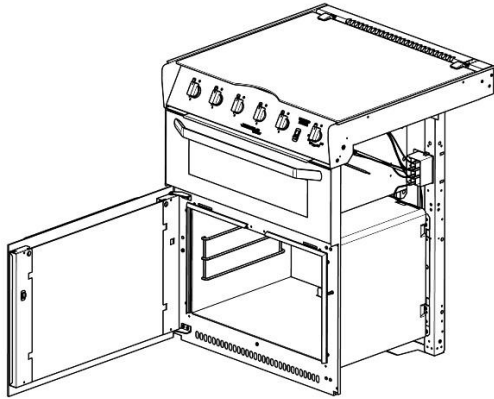

Oven door styles

Left hinged oven doors