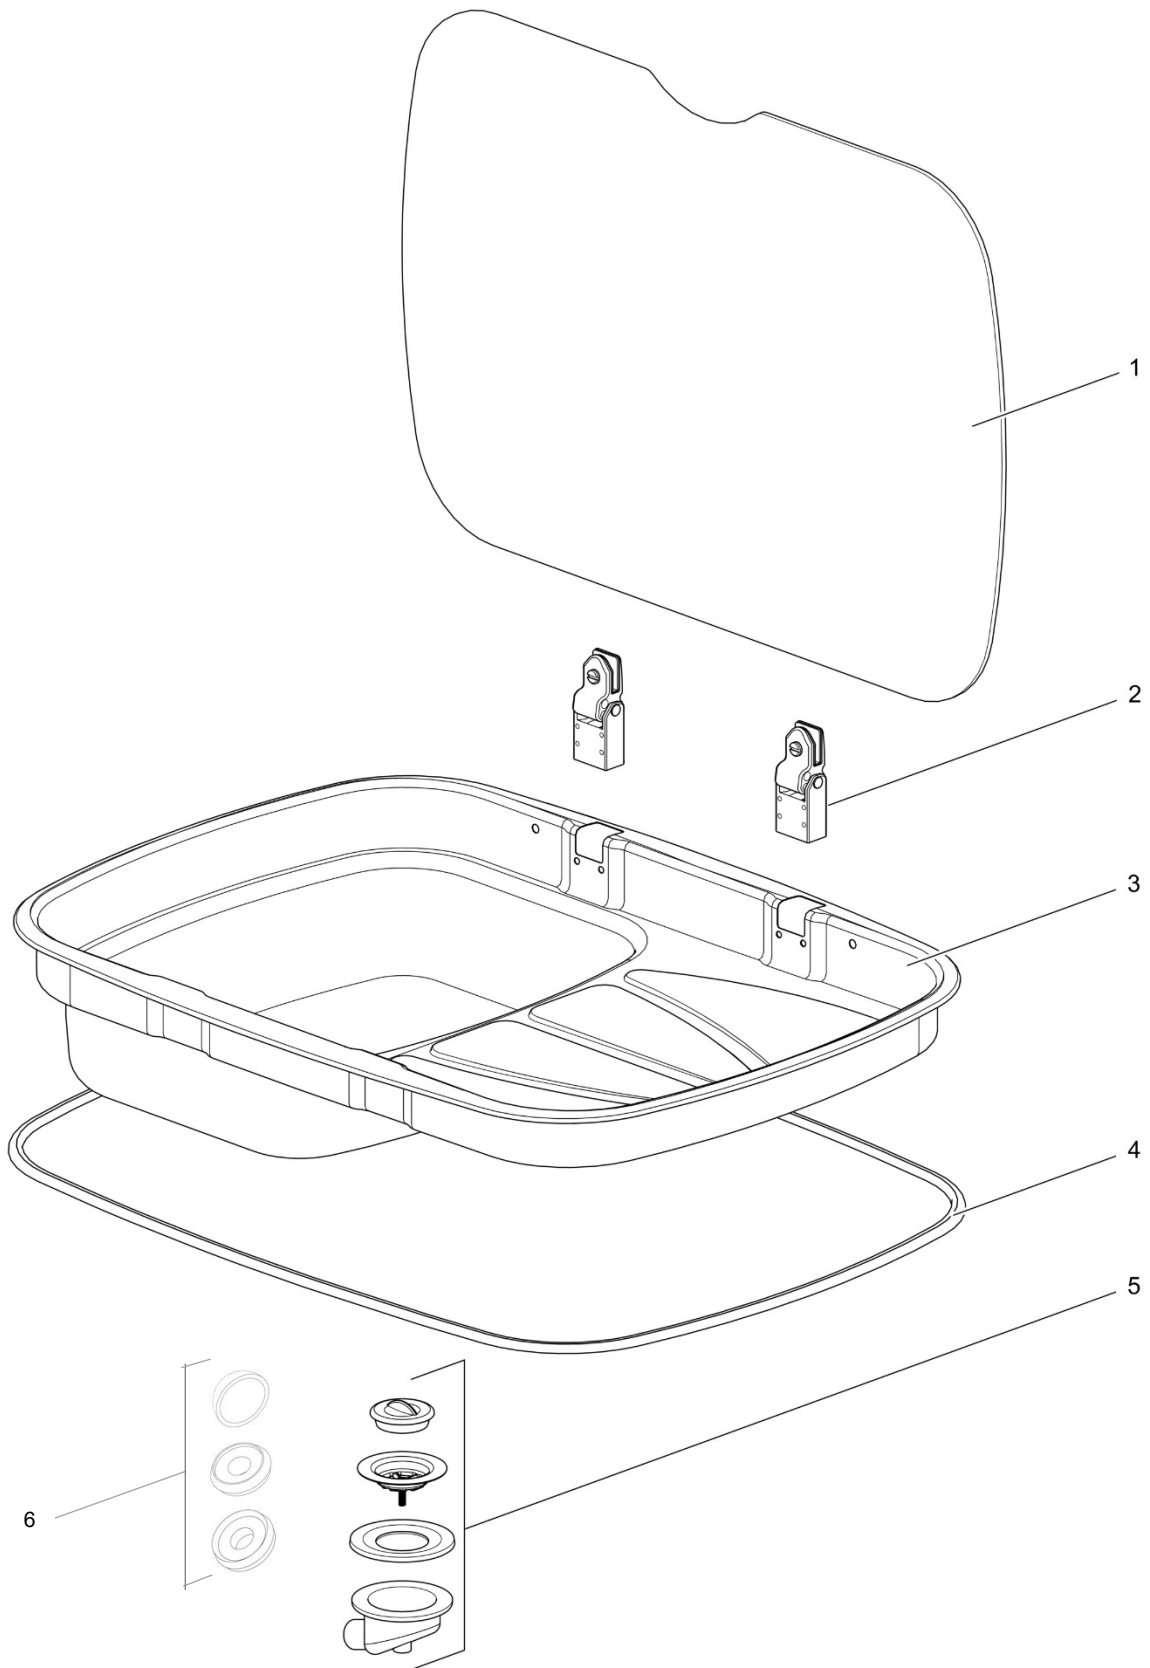

LE1466_SSK10XX

		Spare part number	Spare part number	Colours available
1	Glass Lid			
	<i>Smoked</i>	SSPA0245		
	<i>Smoked with cutout</i>	SSPA0246		
	<i>Black</i>	SSPA1759		
	<i>"Chinchilla" textured glass</i>	No longer available		
2	Lid hinges (Pair)	SSPA0009		
3	Bump stops (Pair)	SSPA0044		
4	Complete sink			
	<i>Brushed stainless with left hand drainer, black lid and 15° waste trap with plug</i>	SSK1054-SP		
	<i>Brushed stainless with right hand drainer, black lid and 15° waste trap with plug</i>	SSK1055-SP		
	<i>Black enameled with left hand drainer and smoked lid</i>	SSK1064-SP		
	<i>Black enameled with right hand drainer and smoked lid</i>	SSK1065-SP		
5	Bezel	SSPA0074		
6	Waste Trap and Plug			
	<i>90° exit</i>	SSPA0033		
	<i>15° exit</i>	SSPA0032		
7	Screw caps and washers	SSPA0049		

LE1467_SSK12XX

		Spare part number	Spare part number	Colours available
1	Glass Lid			
	<i>Smoked</i>	SSPA0245		
	<i>Smoked with cutout</i>	SSPA0246		
	<i>Black</i>	SSPA1759		
	<i>"Chinchilla" textured glass</i>	No longer available		
2	Lid hinges (Pair)	SSPA0009		
3	Complete sink	No longer available		
	Bump stops (Pair)	SSPA0044		
4	Bezel	SSPA0074		
5	Waste Trap and Plug			
	<i>90° exit</i>	SSPA0033		
	<i>15° exit</i>	SSPA0032		
6	Screw covers + washers	SSPA0049		