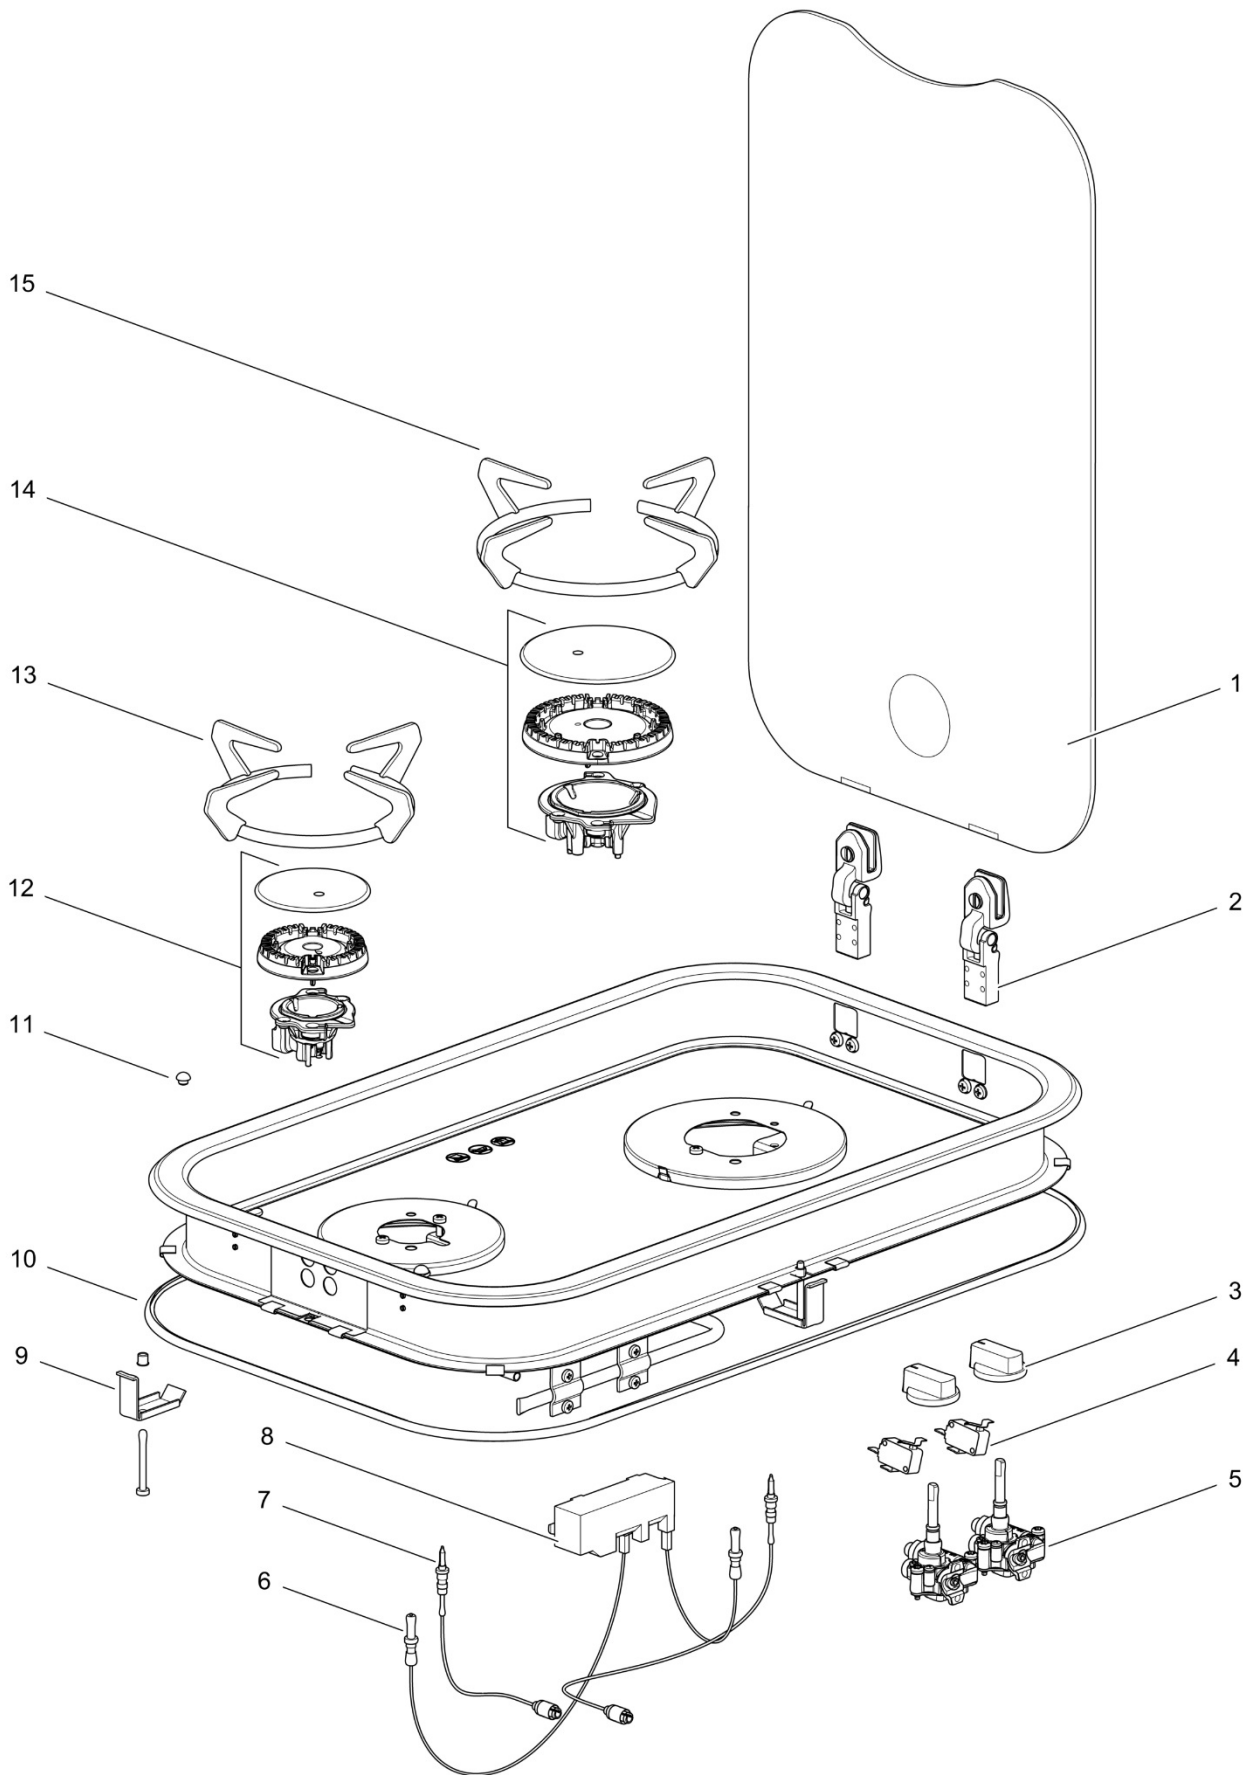

LE1454_SHB165XX-horizontal

		Spare part number	Colours available
1	Glass lid	<i>Refer to page 3</i>	
2	Hinges set	SSPA0010	
3	Pan support large	SSPA0953	
4	Pan support medium	SSPA0965	
5	Burner assembly medium / semi-rapid		
	Production date: < 16/03/15 (E074S...)	SSPA0111	
	Production date: ≥ 16/03/15 (E074S...)	SSPA0110	
6	Burner assembly large / rapid		
	Production date: < 15/03/15 (E074S...)	SSPA0120	
	Production date: ≥ 16/03/15 (E074S...)	SSPA0124	
7	Bump stop set	SSPA0040	
8	Bezel	SSPA0076	
9	Control knobs	<i>Refer to page 3</i>	
10	Ignition switch and wire harness set		
	Production date: < 16/03/15 (E074S...)	No longer available	
	Production date: ≥ 16/03/15 (E074S...)	SSPA0332	
11	Gas tap burner		
	Production date: < 16/03/15 (E074S...)	SSPA0428	
	Production date: ≥ 16/03/15 (E074S...)	SSPA0426	
12	Thermocouple		
	Production date: < 16/03/15 (E074S...)		
	Left	SSPA0675	
	Right	SSPA0676	
	Production date: ≥ 16/03/15 (E074S...)		
	Left	SSPA0680	
	Right	SSPA0682	
13	Spark electrodes set		
	Production date: < 16/03/15 (E074S...)	SSPA0310	
	Production date: ≥ 16/03/15 (E074S...)	SSPA0320	
14	Spark generator	SSPA0302	
15	Worktop fixing kit	SSPA0021	

Glass lid

Spare part number	Colours available	
SSPA0203	Smoked black	
SSPA0202	Solid black	

Control knobs

Spare part number	SSPA0911	SSPA0920
Colours available	Matt Nickel (.MNK)	Black (.BK)
Set quantity	3	3

Glass lid

Spare part number	Colours available	
SSPA0280	Smoked black	
SSPA0201	Solid black	

Control knobs

Spare part number	SSPA0911	SSPA0920
Colours available	Matt Nickel (.MNK)	Black (.BK)
Set quantity	3	3