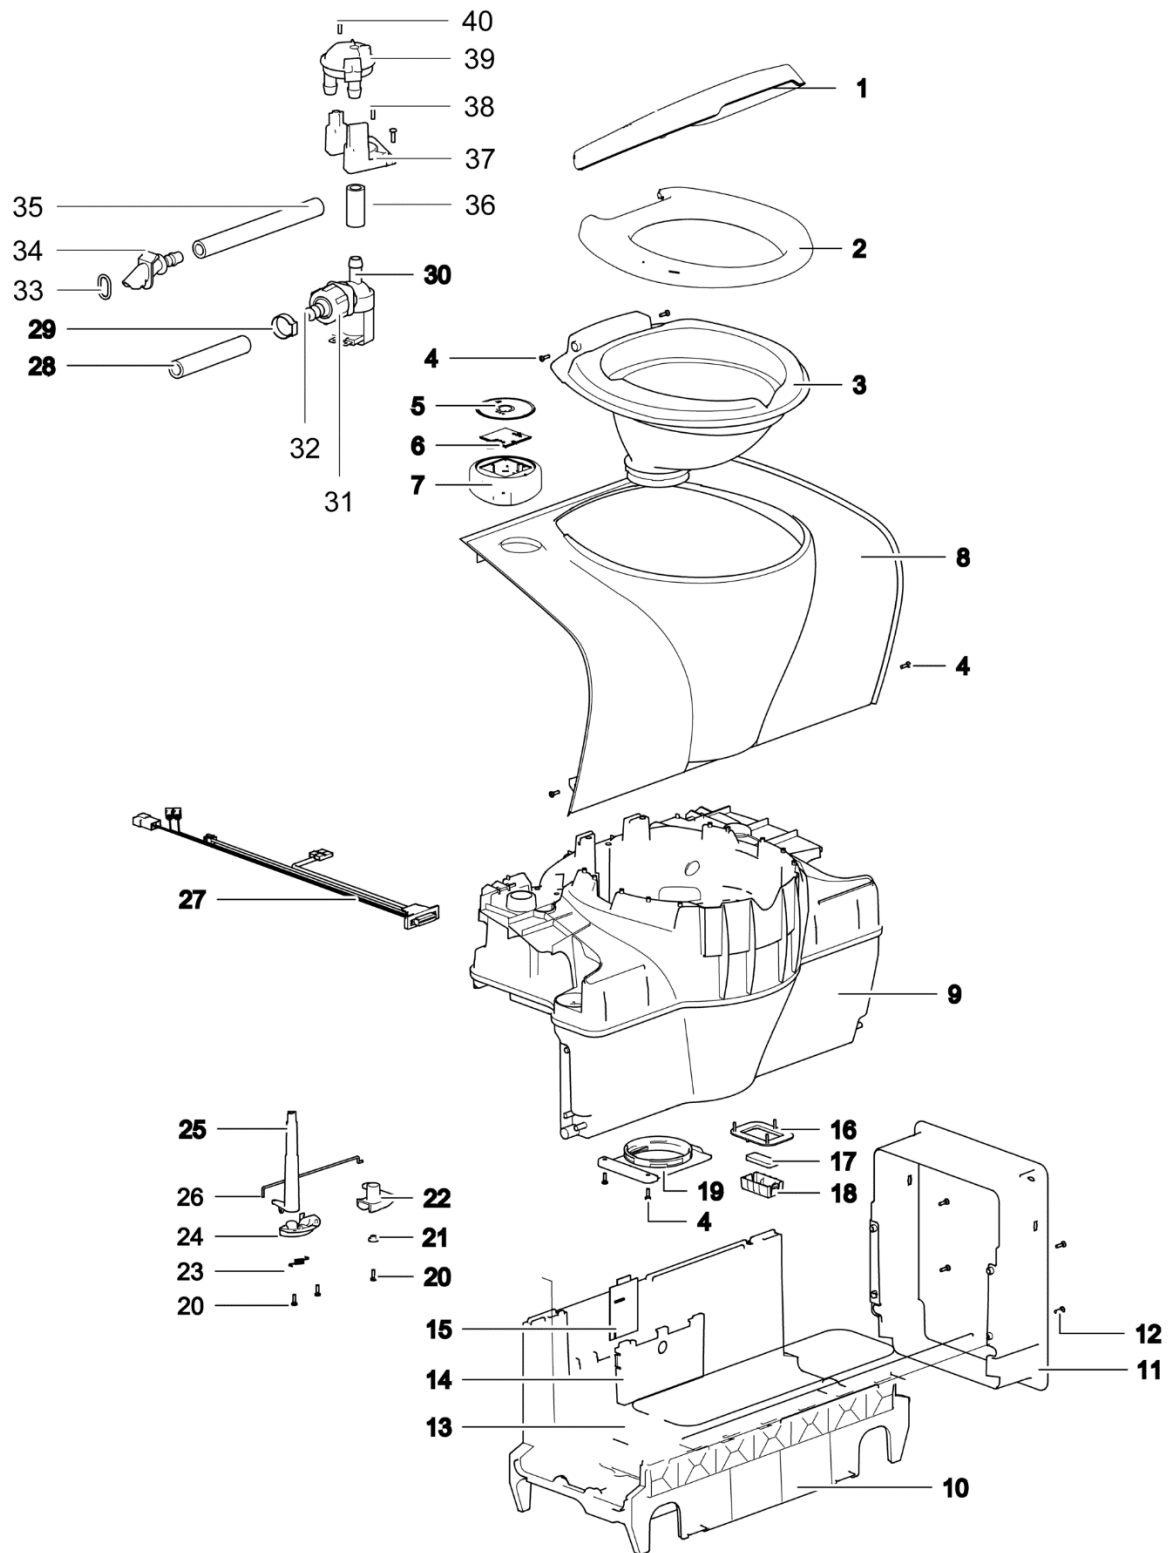

LE756_C502C-X_1114-V03

		Spare part number	Spare part number	Spare part number	Colours available
1	Cover		90713		62, 127
2	Seat				
3	Bowl		90727		62, 127
4	Screw				
5	Sticker control knob		90725	90724	62, 127
6	Control PCB		<i>C-model</i>	<i>X-model</i>	
7	Control knob		<i>(before 90701)</i>	<i>(before 90709)</i>	
8	Cosmetic cover straight Cosmetic cover curved				
9	Water level sensor (<i>X-model only</i>)	90702			
10	Bench welded				
11	Cap waterfill funnel	16848			16
12	Waterfill funnel		90710	90719	
13	O-ring		<i>waterfill funnel</i>	<i>waterfill funnel</i>	
14	Waterfill elbow		<i>275mm</i>	<i>310mm</i>	
15	O-ring				
16	Tube PVC				
17	Drain connector				
18	Sight tube				
19	Clip sight tube	90711			
20	Drain tube		90703		
21	Tunnel				
22	Screw				
23	Base				
24	Pocket cover				
25	Housing PCB				
26	Main PCB	90704 <i>C-model</i>	90712 <i>X-model</i>		
27	Retaining plate				
28	Magnet				
29	Magnet basket				
30	Flange lock				
31	Bushing				
32	Saddle				
33	Spring		51802		
34	Bracket				
35	Shaft				
36	Link				
37	Drain plug				
38	O-ring				
39	Blind plug water fill				
40	Pump	90714			
41	Water supply tube				
42	Nozzle		90705		127
43	O-ring				
44	Wiring harness	90720 <i>C-model</i>	90721 <i>X-model</i>		
45	Bayonet	90726			62