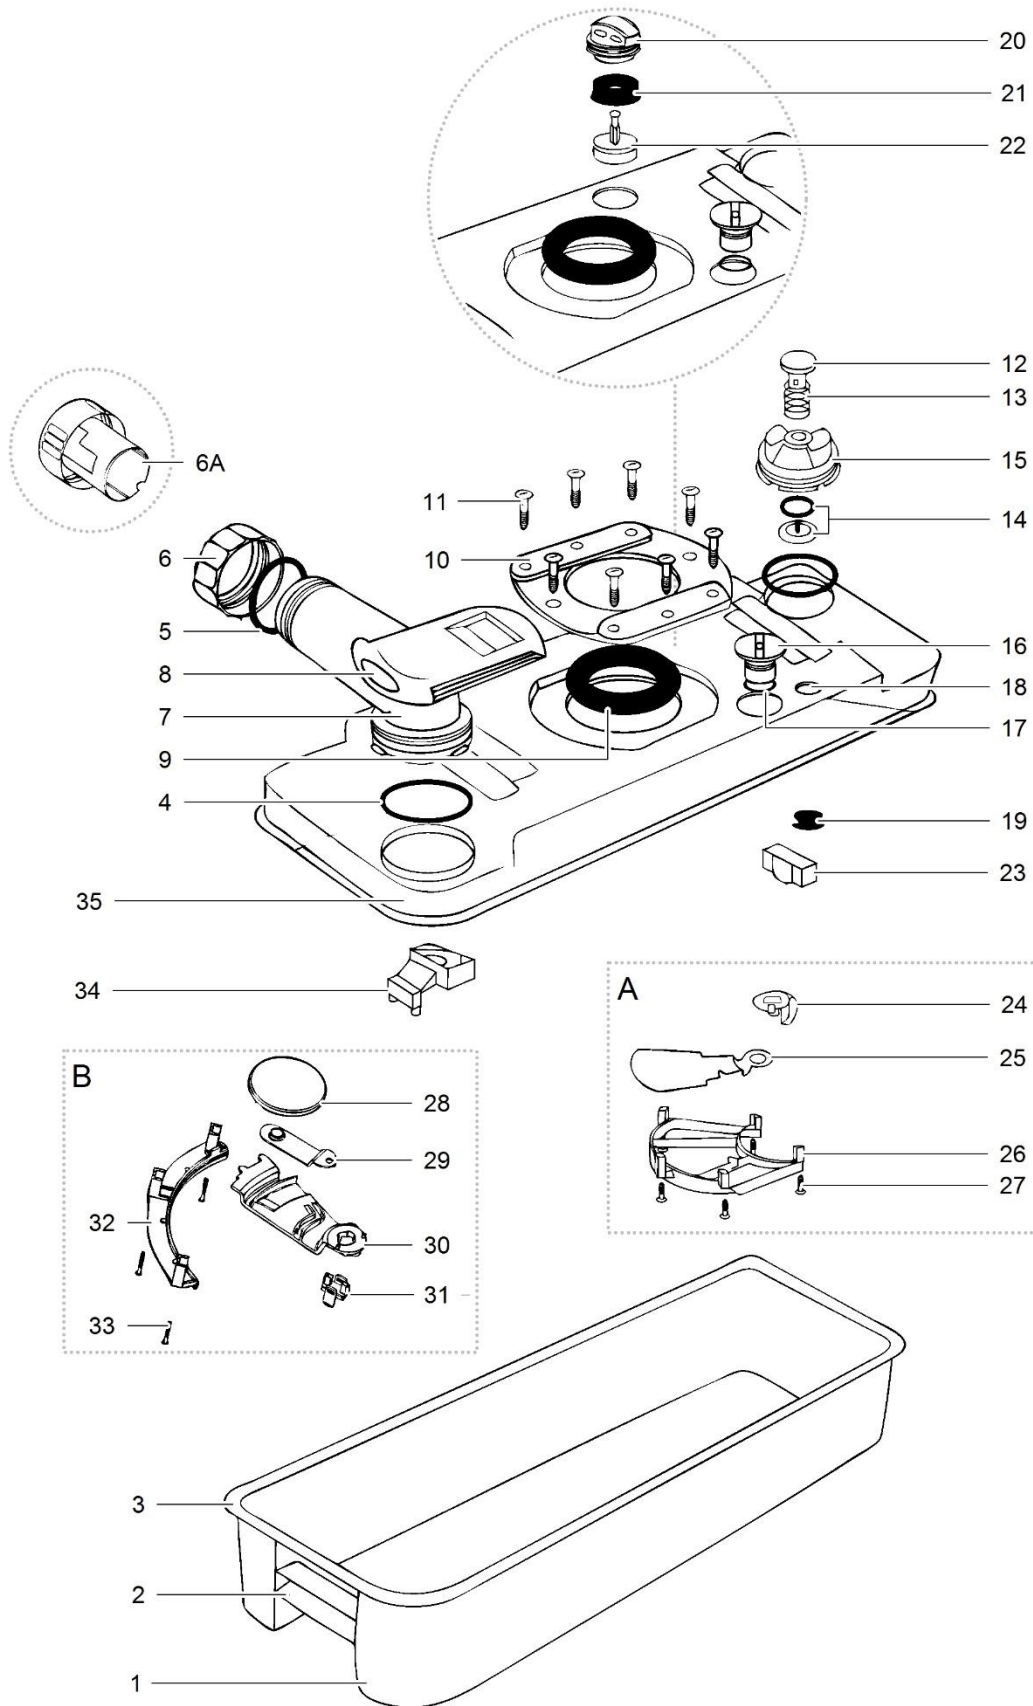

	Spare part number	Spare part number	Spare part number	Colours available	
1	Waste-holding tank				
2	O-ring				
3	16195	16384	16196	78	
4	Dump cap			74	
4A	Measuring cup			78	
5	Pour out spout				
6	Sliding cover			74	
7	Lip seal			23721	
8	Seal cover				
9	Screw				
10	07524		16176	78	
11	Spring				
12	Seal retainer			74	
13	Ventplug				
14	Blade opener		200501	74	
15	Cupseal				
16	Venthole				
17	Ventseal			20339	
18	Automatic vent upper			23722	
19	Seal automatic vent		74		
20	Foam				
21	Float vent			21510	
<b>Blade mechanism</b>					
22	Blade			23847	
23	Blade arm				
24	Blade arm driver				
25	Drive arm retainer				
26	Track support				
27	Screw				
28	Float arm			21322	
29	Wheels 2X		200640	142	
30	Axis				
31	Grip transport handle		200643	74	
32	Transport handle				
33	Transport bracket				200644
<b>Waste holding tank complete</b>					
	<i>Including sliding cover, wheels and handle</i>		200638 <i>right handed version</i>	200639 <i>left handed version</i>	74