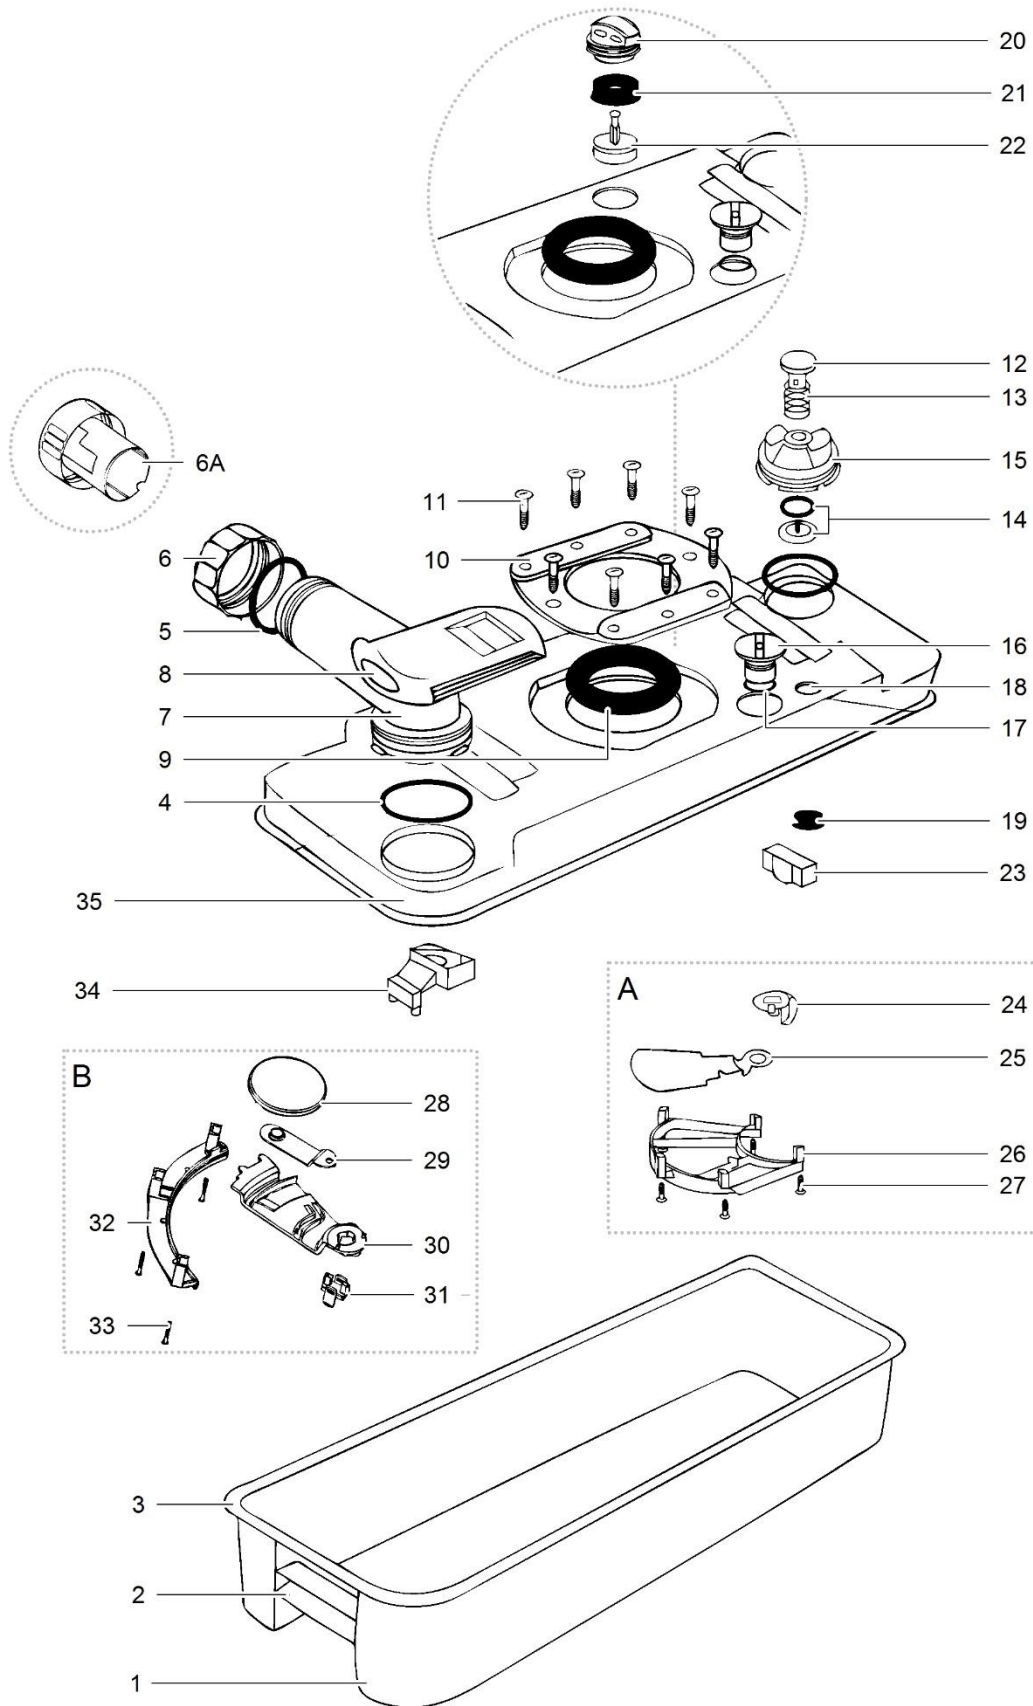

	Spare part number	Spare part number	Spare part number	Colours available	
1	Waste-holding tank				
2	O-ring				
3	16195	16384	16196	78	
4	Dump cap			74	
4A	Measuring cup			78	
5	Pour out spout				
6	Sliding cover			74	
7	Lip seal			23721	
8	Seal cover				
9	Screw				
10	07524		16176	78	
11	Spring				
12	Seal retainer			74	
13	Ventplug				
14	Blade opener		200501	74	
15	Cupseal				
16	Venthole				
17	Ventseal			20339	
18	Automatic vent upper			23722	
19	Seal automatic vent		74		
20	Foam				
21	Float vent			21510	
<b>Blade mechanism</b>					
22	Blade			23847	
23	Blade arm				
24	Blade arm driver				
25	Drive arm retainer				
26	Track support				
27	Screw				
28	Float arm			21322	
29	Wheels 2X		200640	142	
30	Axis				
31	Grip transport handle		200643	74	
32	Transport handle				
33	Transport bracket				200644
<b>Waste holding tank complete</b>					
	<i>Including sliding cover, wheels and handle</i>		200638 <i>right handed version</i>	200639 <i>left handed version</i>	74

LE1156\_C2-C3-C4-Waste-holding Tank\_0115-V03

	Spare part number	Spare part number	Spare part number	Colours available
1	Waste-holding tank lower			
2	Carry handle			
3	Weld waste-holding tank			
4				
5	16195	16384	16196	78
6				74
6A	25810			78
7				
8	21333			74
9	Lip seal			
10	Seal cover			
11	Screw			
12	07524		16176	78
13				74
14				
15	Ventplug			
	Blade opener			
16			21458	74
		200501		74
17	Cupseal			
18	Venthole			
19	20339			
20	Automatic vent upper		23722	74
	<i>Toilets &gt; June 1993</i>			
21	21528	Seal automatic vent		
22	Foam			
23	21510	Float vent		
<b>A</b>	<b>Blade mechanism &lt; 15 June 2000</b>			
24	Blade driver			
25	Blade			
26	Blade retainer			
27	Screw			
<b>B</b>	<b>Blade mechanism &gt; 15 June 2000</b>			
28	23847	Blade		
29	Blade arm			
30	Blade arm driver			
31	Drive arm retainer			
32	Track support			
33	Screw			
34	21322	Float arm		
35	Waste-holding tank upper			
	Waste-holding tank complete			Refer to page 16