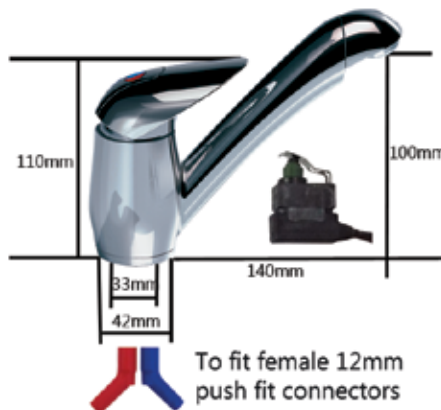

Pelikan Mixer
Chrome complete tap **054290**
Microswitch **054311**