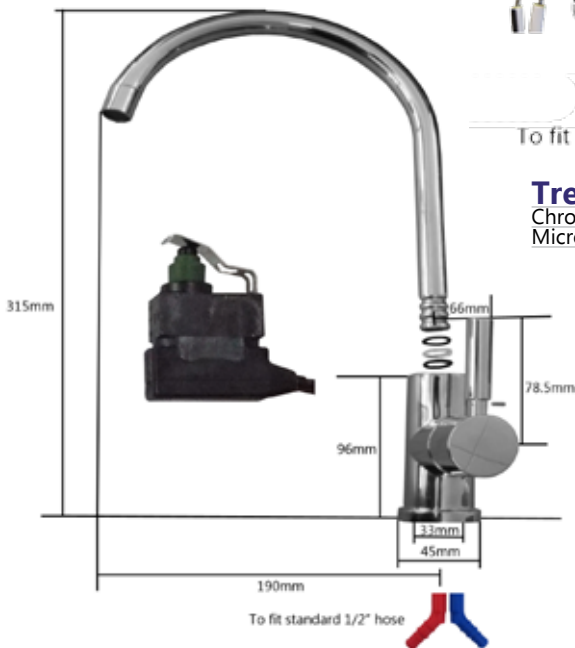

Twist Mixer
 Chrome L/H complete tap **054302**
 Chrome R/H complete tap **054304**
 Matt nickel L/H tap **054301**
 Matt nickel R/H tap **054296**
 Chrome L/H 90° elbow tap **054297**
 Chrome spout **054321**
 Matt nickel spout **054320**
 Microswitch **054303**

Keramik concept S mixer

Chrome complete tap **054313**
Microswitch **054287**

Kama mixer

Chrome 27mm install **054279**
Chrome 33mm install **054275**
Microswitch **054287**

Trend E mixer

Chrome complete tap **054268**
Chrome spout **054269**
Microswitch **054311**

Keramik cascada mixer

Chrome complete tap **054308**
Microswitch **054311**

Vector E Mixer

Chrome/white **054238**

Vector S Mixer

Chrome tap **054241**
Chrome/Black tap **054242**

Trend B mixer

Chrome complete tap **054263**
Microswitch **054274**

Twist remote mixers

Chrome Table Top **054299**
Chrome Under Table **054298**
Microswitch **054303**

Trend S mixer

Chrome complete tap **054266**
Microswitch **054311**

Kama with Julia shower

Chrome shower **054285**
Microswitch **054287**