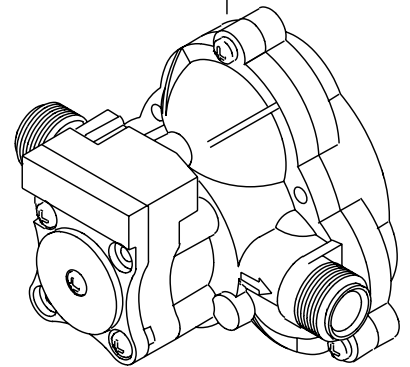

SHURflo
12V Pumps

1. Upper housing & switch kit

7 & 10 Litre models
94-231-22
16-20psi **053040**
94-231-24
20-30psi **053041**

2. Valve kit

94-232-06
All 2095 series
053044

3. Diaphragm drive kit

94-238-04
10 litre pumps **053045**
94-238-05
7 litre pumps **053046**

Screw on strainer

255-223
½" female - 13mm barb
053035

Screw on strainer

255-213
½" female - ½" male
053034

Twist on strainer

255-225
½" wing nut - 13mm barb
053037

Twist on strainer

255-215
½" wing nut - ½" male
053036

Pump fittings

8-03400/8-07001
½" female - 13mm barb
053053

5. Complete pump head (parts 1, 2 & 3)

94-236-26
7 litre 16-20psi **053048**
94-236-27
7 litre 20-30psi **053050**
94-236-29
10 litre 10-30psi **053052**