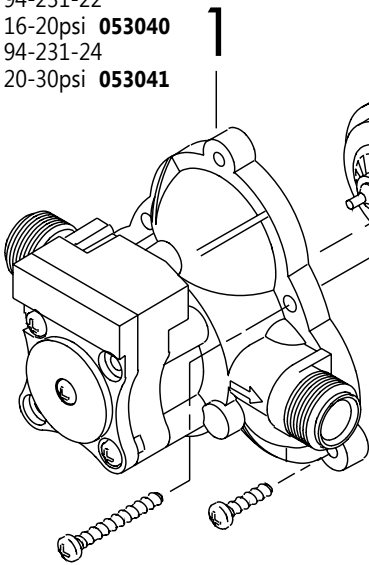

SHURflo
12V Pumps

1. Upper housing & switch kit

7 & 10 Litre models
94-231-22
16-20psi **053040**
94-231-24
20-30psi **053041**

2. Valve kit

94-232-06
All 2095 series
053044

3. Diaphragm drive kit

94-238-04
10 litre pumps **053045**
94-238-05
7 litre pumps **053046**

Screw on strainer

255-223
½" female - 13mm barb
053035

Screw on strainer

255-213
½" female - ½" male
053034

Twist on strainer

255-225
½" wing nut - 13mm barb
053037

Twist on strainer

255-215
½" wing nut - ½" male
053036

Pump fittings

8-03400/8-07001
½" female - 13mm barb
053053

5. Complete pump head (parts 1, 2 & 3)

94-236-26
7 litre 16-20psi **053048**
94-236-27
7 litre 20-30psi **053050**
94-236-29
10 litre 10-30psi **053052**