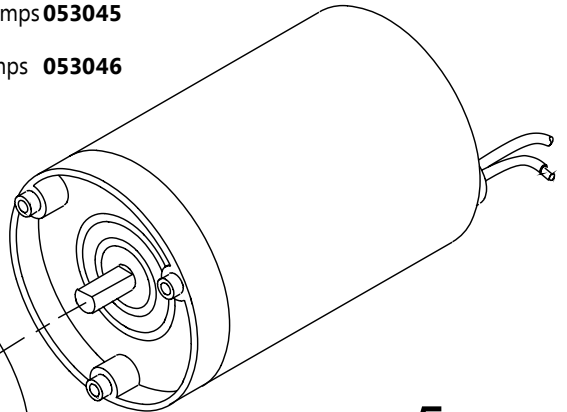

SHURflo
12V Pumps

1. Upper housing & switch kit

7 & 10 Litre models
94-231-22
16-20psi **053040**
94-231-24
20-30psi **053041**

2. Valve kit

94-232-06
All 2095 series
053044

3. Diaphragm drive kit

94-238-04
10 litre pumps **053045**
94-238-05
7 litre pumps **053046**

Screw on strainer

255-223
½" female - 13mm barb
053035

Screw on strainer

255-213
½" female - ½" male
053034

Twist on strainer

255-225
½" wing nut - 13mm barb
053037

Twist on strainer

255-215
½" wing nut - ½" male
053036

Pump fittings

8-03400/8-07001
½" female - 13mm barb
053053

5. Complete pump head (parts 1, 2 & 3)

94-236-26
7 litre 16-20psi **053048**
94-236-27
7 litre 20-30psi **053050**
94-236-29
10 litre 10-30psi **053052**