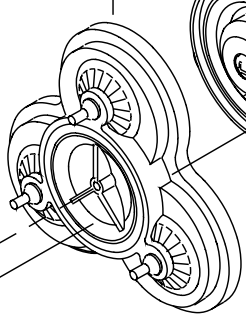

SHURflo
12V Pumps

1. Upper housing & switch kit

7 & 10 Litre models
94-231-22
16-20psi **053040**
94-231-24
20-30psi **053041**

2. Valve kit

94-232-06
All 2095 series
053044

3. Diaphragm drive kit

94-238-04
10 litre pumps **053045**
94-238-05
7 litre pumps **053046**

Screw on strainer

255-223
½" female - 13mm barb
053035

Screw on strainer

255-213
½" female - ½" male
053034

Twist on strainer

255-225
½" wing nut - 13mm barb
053037

Twist on strainer

255-215
½" wing nut - ½" male
053036

Pump fittings

8-03400/8-07001
½" female - 13mm barb
053053

5. Complete pump head (parts 1, 2 & 3)

94-236-26
7 litre 16-20psi **053048**
94-236-27
7 litre 20-30psi **053050**
94-236-29
10 litre 10-30psi **053052**