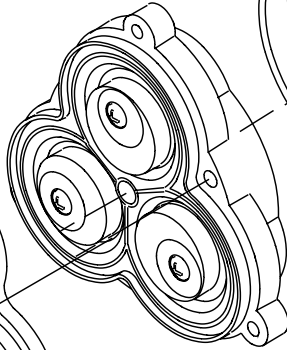

SHURflo
12V Pumps

1. Upper housing & switch kit

7 & 10 Litre models
94-231-22
16-20psi **053040**
94-231-24
20-30psi **053041**

2. Valve kit

94-232-06
All 2095 series
053044

3. Diaphragm drive kit

94-238-04
10 litre pumps **053045**
94-238-05
7 litre pumps **053046**

Screw on strainer

255-223
½" female - 13mm barb
053035

Screw on strainer

255-213
½" female - ½" male
053034

Twist on strainer

255-225
½" wing nut - 13mm barb
053037

Twist on strainer

255-215
½" wing nut - ½" male
053036

Pump fittings

8-03400/8-07001
½" female - 13mm barb
053053

5. Complete pump head (parts 1, 2 & 3)

94-236-26
7 litre 16-20psi **053048**
94-236-27
7 litre 20-30psi **053050**
94-236-29
10 litre 10-30psi **053052**