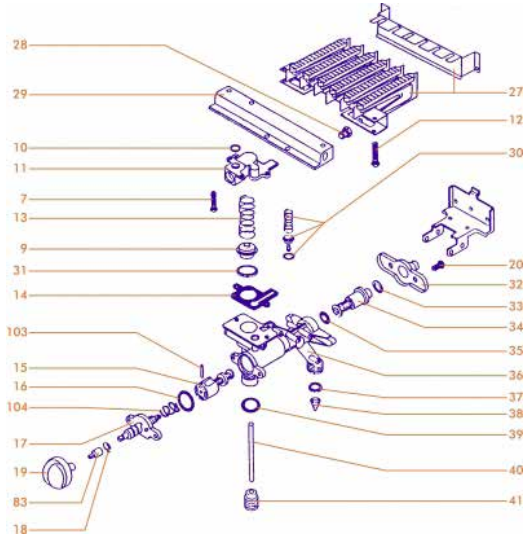

Morco G11E/G111E

A full range of Morco spares are available to order.

Gas valve & burner assembly