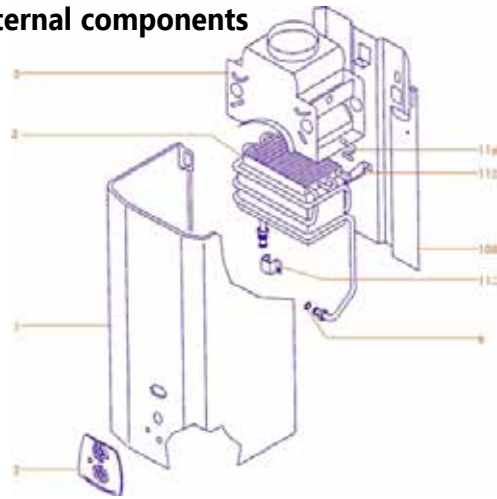

Morco D61B & D61E

A full range of Morco spares are available to order.

Gas valve & burner assembly

External components

Water control assembly - 070709

Pilot assembly

No.	Description	Morco	Grove
1	Front cover	D61B FW0006 D61E FW0007	
2	Bezel white	D61B FW0019 D61E FW0020	
3	Heat exchanger	FW0033	
5	Diverter hood	FW0044	
6	Heat exch washer (10pk)	FW0530	
7	Screw (10pk)	FW0560	
9	Main gas valve disc (5pk)	FW0405	
10	Burner bar cork washer (5pk)	FW0531	
11	Gas assembly cover	FW0065	
12	Screw (10pk)	FW0561	
13	Main valve spring (5pk)	FW0396	
14	Top cover gasket (10pk)	FW0533	
15	Gas valve spindle assembly	FW0075	
16	Gas valve spindle O-ring (10pk)	FW0534	
17	Piezo spindle assy	FW0085	
18	Water assy inlet union clip (5pk)	FW0563	
19	Control Knob white	D61B FW0096 D61E FW0097	
20	Screw (10pk)	FW0562	
27	Main burner	FW0115	
28	Main burner injectors LPG (6pk)	FW0126	
29	Burner bar c/w injectors	FW0135	
30	Pilot valve kit	FW0341	
31	Valve disc seal (10pk)	FW0536	
32	Magnetic valve cover plate	FW0410	
33	Brass washer (10pk)	FW0537	
34	Magnetic valve	FW0350	
35	Mag valve seal (10pk)	FW0538	
36	Main gas housing	FW0151	
37	3/4" washer (10pk)	FW0539	070721
38	Gas filter (2pk)	FW0355	
39	Gas valve rod O-ring (10pk)	FW0540	
40	Gas valve push rod (5pk)	FW0360	