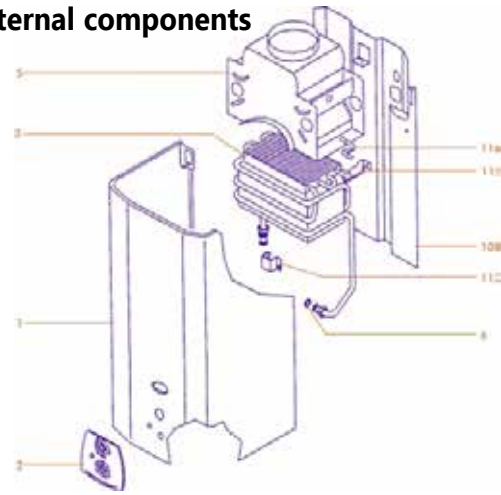

External components

Pilot assembly