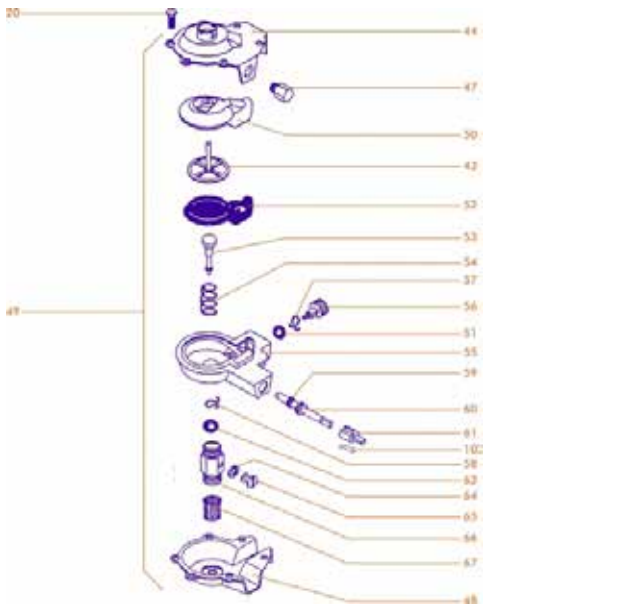

Morco G11E/G111E

A full range of Morco spares are available to order.

Gas valve & burner assembly

External components

Pilot assembly

Water control assembly

No.	Description	Morco	Grove
1	Front cover	FW0005	
2	Bezel white D61B	FW0018	
3	Heat exchanger	FW0032	
6	Heat exch washer (10pk)	FW0530	
7	Screw (10pk)	FW0560	
9	Main gas valve disc (5pk)	FW0405	
10	Burner bar cork washer (5pk)	FW0531	
11	Gas assembly cover	FW0066	
12	Screw (10pk)	FW0561	
13	Main valve spring (5pk)	FW0396	
14	Top cover gasket (10pk)	FW0533	
15	Gas valve spindle assembly	FW0075	
16	Gas valve spindle O-ring (10pk)	FW0534	
17	Piezo spindle assy	FW0085	
18	Water assy inlet union clip (5pk)	FW0563	
19	Control Knob white	FW0097	
20	Screw (10pk)	FW0562	
27	Main burner	FW0113	
28	Main burner injectors LPG (6pk)	FW0126	
29	Burner bar c/w injectors	FW0137	
30	Pilot valve kit	FW0341	
31	Valve disc seal (10pk)	FW0536	
32	Magnetic valve cover plate	FW0410	
33	Brass washer (10pk)	FW0537	
34	Magnetic valve	FW0350	
35	Mag valve seal (10pk)	FW0538	
36	Main gas housing	FW0151	
37	3/4" washer (10pk)	FW0539	070721
38	Gas filter (2pk)	FW0355	
39	Gas valve rod O-ring (10pk)	FW0540	
40	Gas valve push rod (5pk)	FW0360	
41	Push rod guide screw	FW0365	
43	Push rod & disc	FW0415	
47	Front cover hex nut	FW0427	
48	Lower cover plate	FW0435	