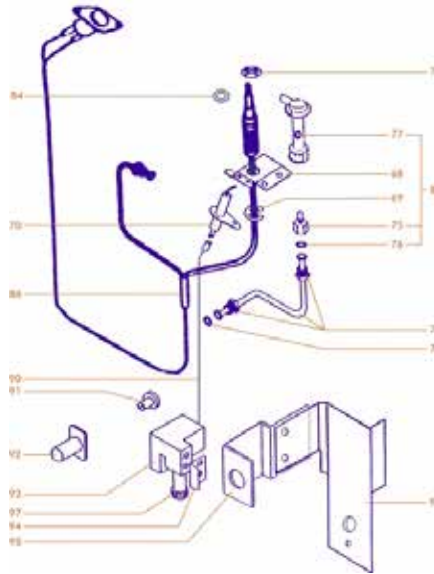

Morco G11E/G111E

A full range of Morco spares are available to order.

Gas valve & burner assembly

External components

Pilot assembly

Water control assembly

No.	Description	Morco	Grove
1	Front cover	FW0005	
2	Bezel white D61B	FW0018	
3	Heat exchanger	FW0032	
6	Heat exch washer (10pk)	FW0530	
7	Screw (10pk)	FW0560	
9	Main gas valve disc (5pk)	FW0405	
10	Burner bar cork washer (5pk)	FW0531	
11	Gas assembly cover	FW0066	
12	Screw (10pk)	FW0561	
13	Main valve spring (5pk)	FW0396	
14	Top cover gasket (10pk)	FW0533	
15	Gas valve spindle assembly	FW0075	
16	Gas valve spindle O-ring (10pk)	FW0534	
17	Piezo spindle assy	FW0085	
18	Water assy inlet union clip (5pk)	FW0563	
19	Control Knob white	FW0097	
20	Screw (10pk)	FW0562	
27	Main burner	FW0113	
28	Main burner injectors LPG (6pk)	FW0126	
29	Burner bar c/w injectors	FW0137	
30	Pilot valve kit	FW0341	
31	Valve disc seal (10pk)	FW0536	
32	Magnetic valve cover plate	FW0410	
33	Brass washer (10pk)	FW0537	
34	Magnetic valve	FW0350	
35	Mag valve seal (10pk)	FW0538	
36	Main gas housing	FW0151	
37	3/4" washer (10pk)	FW0539	070721
38	Gas filter (2pk)	FW0355	
39	Gas valve rod O-ring (10pk)	FW0540	
40	Gas valve push rod (5pk)	FW0360	
41	Push rod guide screw	FW0365	
43	Push rod & disc	FW0415	
47	Front cover hex nut	FW0427	
48	Lower cover plate	FW0435	