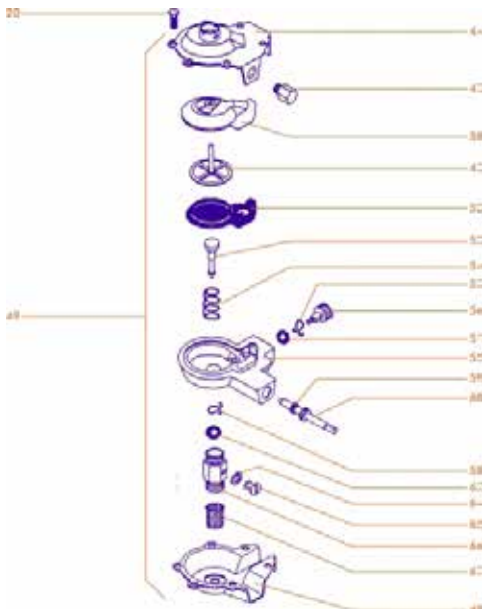

Morco D61B & D61E

A full range of Morco spares are available to order.

Gas valve & burner assembly

External components

Water control assembly - 070709

Pilot assembly

No.	Description	Morco	Grove
1	Front cover	D61B FW0006 D61E FW0007	
2	Bezel white	D61B FW0019 D61E FW0020	
3	Heat exchanger	FW0033	
5	Diverter hood	FW0044	
6	Heat exch washer (10pk)	FW0530	
7	Screw (10pk)	FW0560	
9	Main gas valve disc (5pk)	FW0405	
10	Burner bar cork washer (5pk)	FW0531	
11	Gas assembly cover	FW0065	
12	Screw (10pk)	FW0561	
13	Main valve spring (5pk)	FW0396	
14	Top cover gasket (10pk)	FW0533	
15	Gas valve spindle assembly	FW0075	
16	Gas valve spindle O-ring (10pk)	FW0534	
17	Piezo spindle assy	FW0085	
18	Water assy inlet union clip (5pk)	FW0563	
19	Control Knob white	D61B FW0096 D61E FW0097	
20	Screw (10pk)	FW0562	
27	Main burner	FW0115	
28	Main burner injectors LPG (6pk)	FW0126	
29	Burner bar c/w injectors	FW0135	
30	Pilot valve kit	FW0341	
31	Valve disc seal (10pk)	FW0536	
32	Magnetic valve cover plate	FW0410	
33	Brass washer (10pk)	FW0537	
34	Magnetic valve	FW0350	
35	Mag valve seal (10pk)	FW0538	
36	Main gas housing	FW0151	
37	3/4" washer (10pk)	FW0539	070721
38	Gas filter (2pk)	FW0355	
39	Gas valve rod O-ring (10pk)	FW0540	
40	Gas valve push rod (5pk)	FW0360	