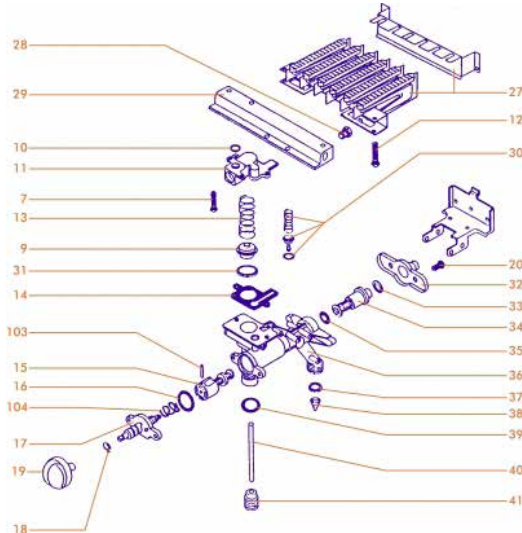

Morco D61B & D61E

A full range of Morco spares are available to order.

Gas valve & burner assembly

External components

Water control assembly - 070709

Pilot assembly

No.	Description	Morco	Grove
1	Front cover	D61B FW0006 D61E FW0007	
2	Bezel white	D61B FW0019 D61E FW0020	
3	Heat exchanger	FW0033	
5	Diverter hood	FW0044	
6	Heat exch washer (10pk)	FW0530	
7	Screw (10pk)	FW0560	
9	Main gas valve disc (5pk)	FW0405	
10	Burner bar cork washer (5pk)	FW0531	
11	Gas assembly cover	FW0065	
12	Screw (10pk)	FW0561	
13	Main valve spring (5pk)	FW0396	
14	Top cover gasket (10pk)	FW0533	
15	Gas valve spindle assembly	FW0075	
16	Gas valve spindle O-ring (10pk)	FW0534	
17	Piezo spindle assy	FW0085	
18	Water assy inlet union clip (5pk)	FW0563	
19	Control Knob white	D61B FW0096 D61E FW0097	
20	Screw (10pk)	FW0562	
27	Main burner	FW0115	
28	Main burner injectors LPG (6pk)	FW0126	
29	Burner bar c/w injectors	FW0135	
30	Pilot valve kit	FW0341	
31	Valve disc seal (10pk)	FW0536	
32	Magnetic valve cover plate	FW0410	
33	Brass washer (10pk)	FW0537	
34	Magnetic valve	FW0350	
35	Mag valve seal (10pk)	FW0538	
36	Main gas housing	FW0151	
37	3/4" washer (10pk)	FW0539	070721
38	Gas filter (2pk)	FW0355	
39	Gas valve rod O-ring (10pk)	FW0540	
40	Gas valve push rod (5pk)	FW0360	