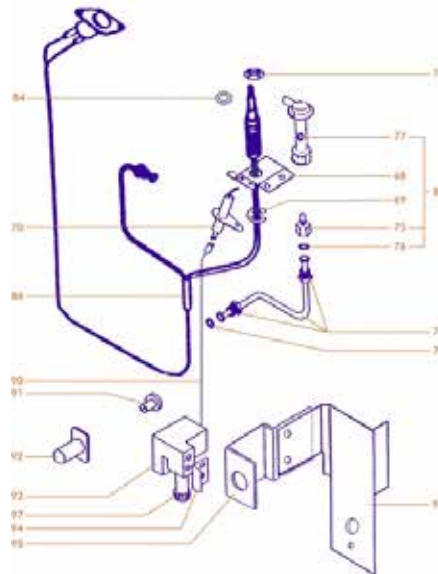

Morco D61B & D61E

A full range of Morco spares are available to order.

Gas valve & burner assembly

External components

Water control assembly - 070709

Pilot assembly

No.	Description	Morco	Grove
1	Front cover	D61B FW0006 D61E FW0007	
2	Bezel white	D61B FW0019 D61E FW0020	
3	Heat exchanger	FW0033	
5	Diverter hood	FW0044	
6	Heat exch washer (10pk)	FW0530	
7	Screw (10pk)	FW0560	
9	Main gas valve disc (5pk)	FW0405	
10	Burner bar cork washer (5pk)	FW0531	
11	Gas assembly cover	FW0065	
12	Screw (10pk)	FW0561	
13	Main valve spring (5pk)	FW0396	
14	Top cover gasket (10pk)	FW0533	
15	Gas valve spindle assembly	FW0075	
16	Gas valve spindle O-ring (10pk)	FW0534	
17	Piezo spindle assy	FW0085	
18	Water assy inlet union clip (5pk)	FW0563	
19	Control Knob white	D61B FW0096 D61E FW0097	
20	Screw (10pk)	FW0562	
27	Main burner	FW0115	
28	Main burner injectors LPG (6pk)	FW0126	
29	Burner bar c/w injectors	FW0135	
30	Pilot valve kit	FW0341	
31	Valve disc seal (10pk)	FW0536	
32	Magnetic valve cover plate	FW0410	
33	Brass washer (10pk)	FW0537	
34	Magnetic valve	FW0350	
35	Mag valve seal (10pk)	FW0538	
36	Main gas housing	FW0151	
37	3/4" washer (10pk)	FW0539	070721
38	Gas filter (2pk)	FW0355	
39	Gas valve rod O-ring (10pk)	FW0540	
40	Gas valve push rod (5pk)	FW0360	